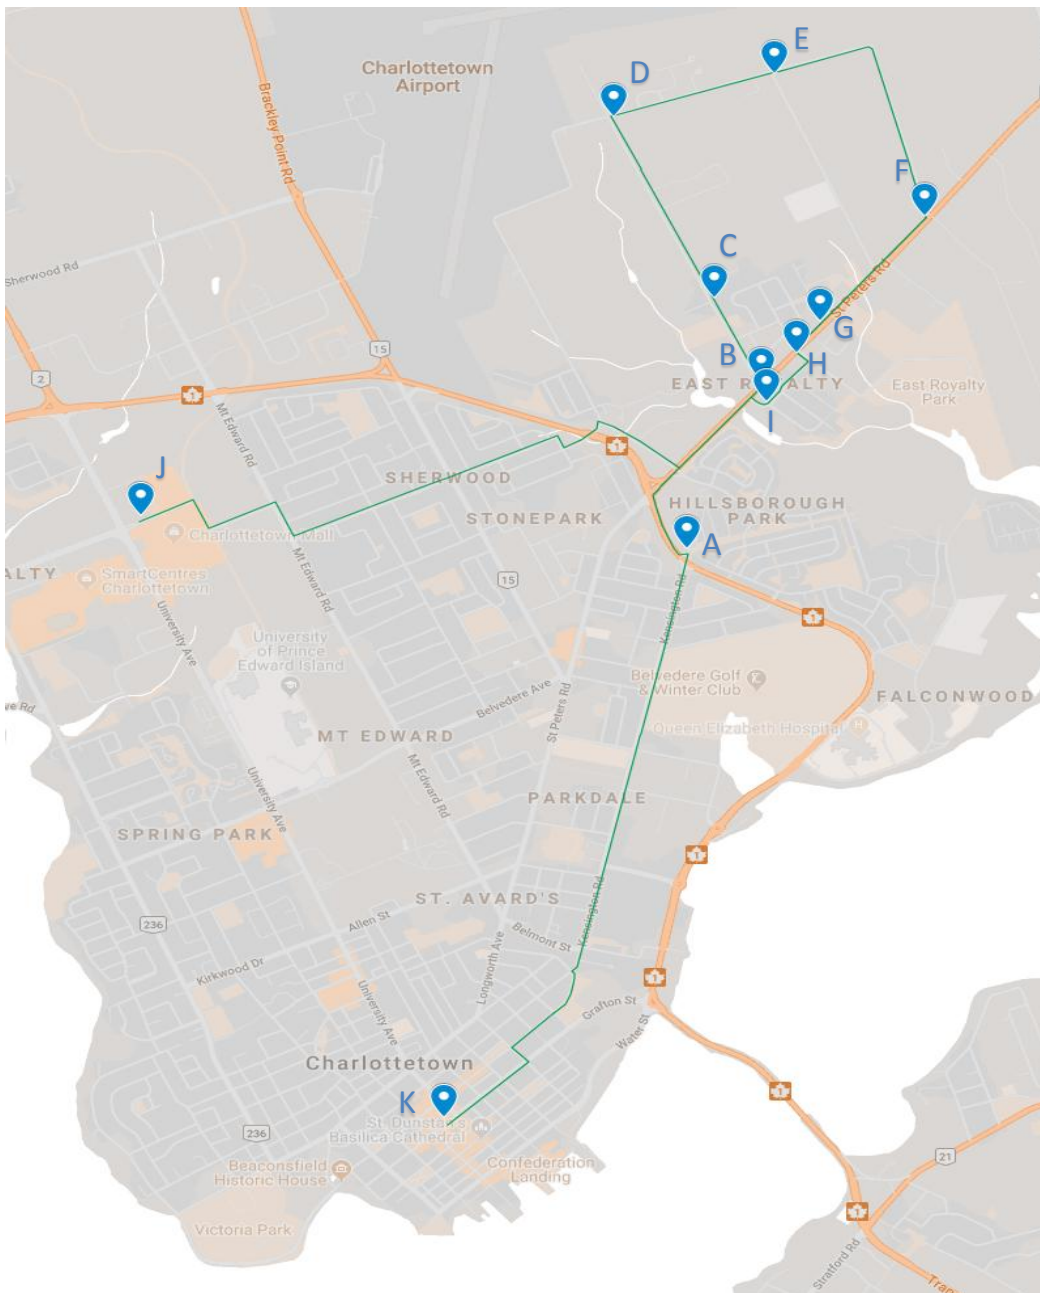

- Charlottetown City Hall** - 199 Queen Street
- Cornwall Town Hall** - 39 Lowther Drive
- Stratford Town Hall** - 234 Shakespeare Drive
- Murphy's Pharmacy:**
  - 266 St. Peter's Road (East Royalty)
  - 24 St. Peter's Road (Parkdale)
  - 591 North River Road (West Royalty)
  - 401 Trans-Canada Highway (Cornwall)