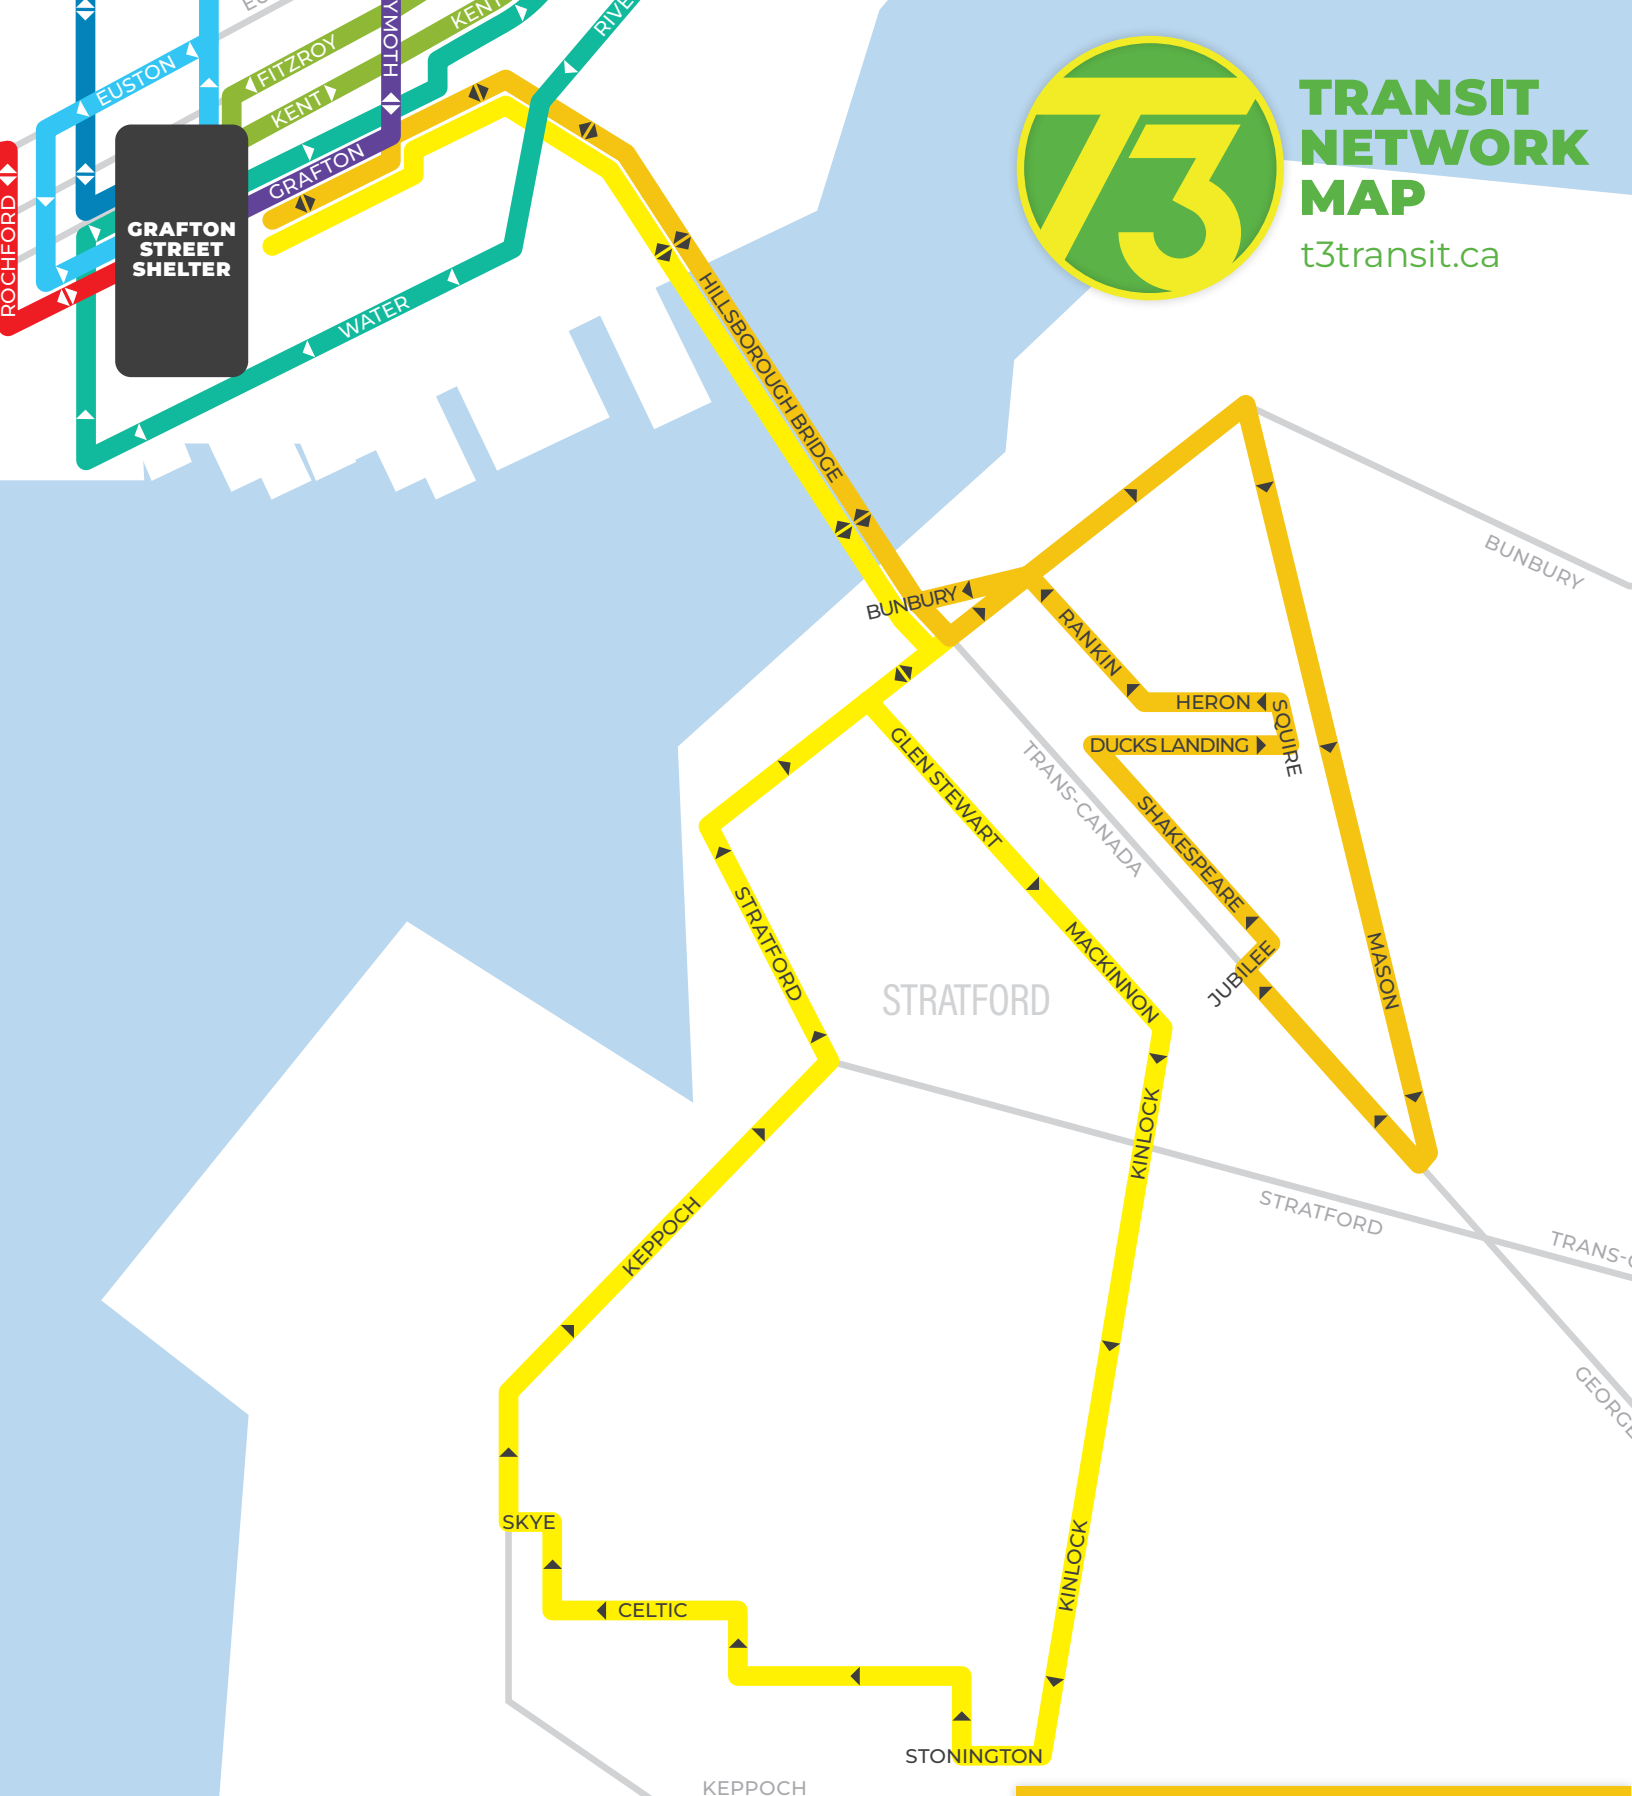

TRANSIT NETWORK MAP

t3transit.ca

Stratford Bunbury **ROUTE 7B** ⇄

Stratford Kinlock **ROUTE 7K** ⇄

Key Transfer Hub

Buses also stop at
Bus Shelters

T3 Signs

Stop Signs